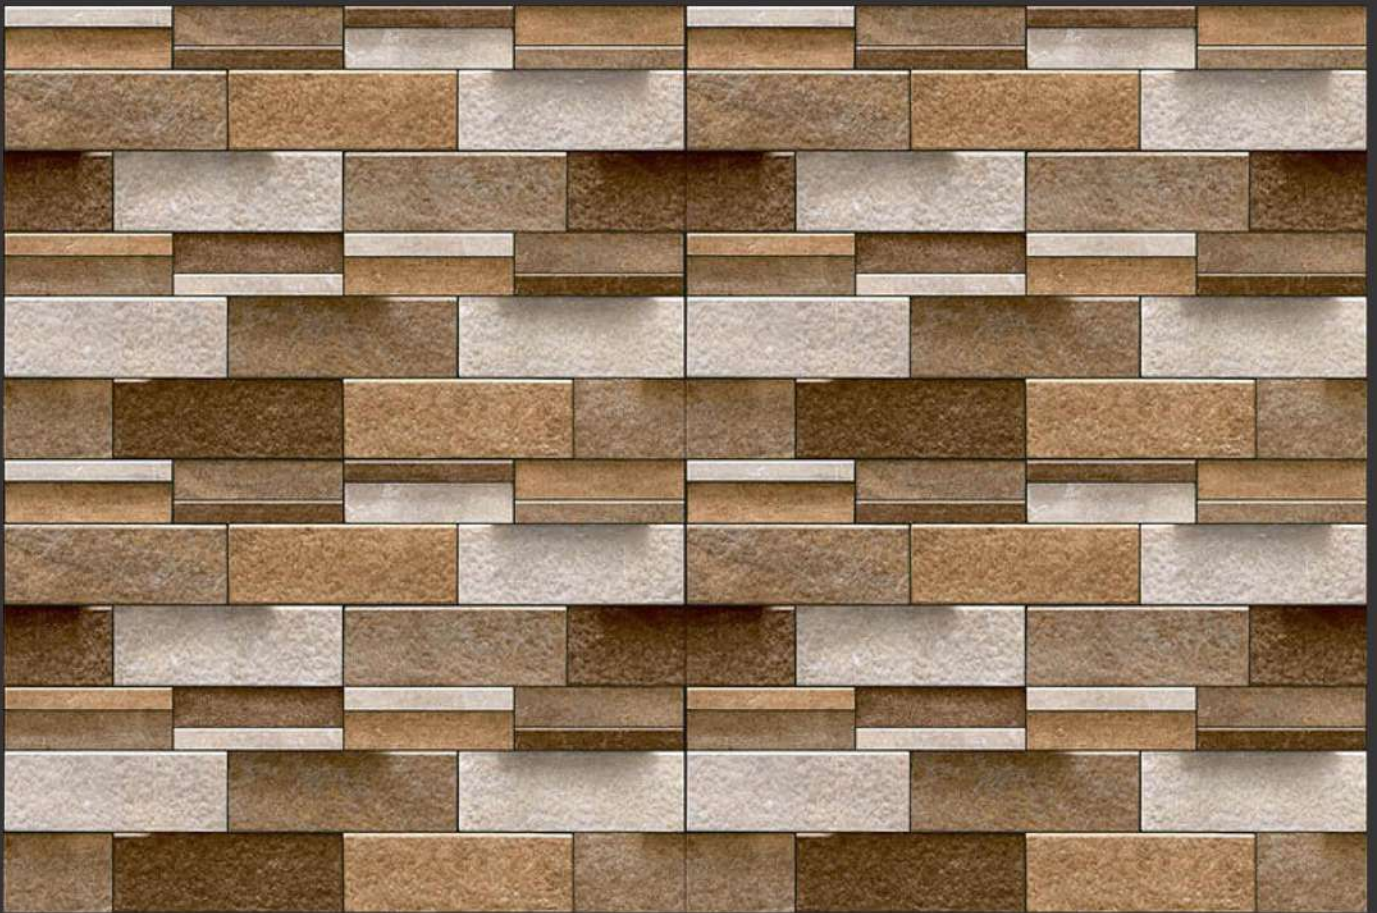

Available in Matt & Glossy