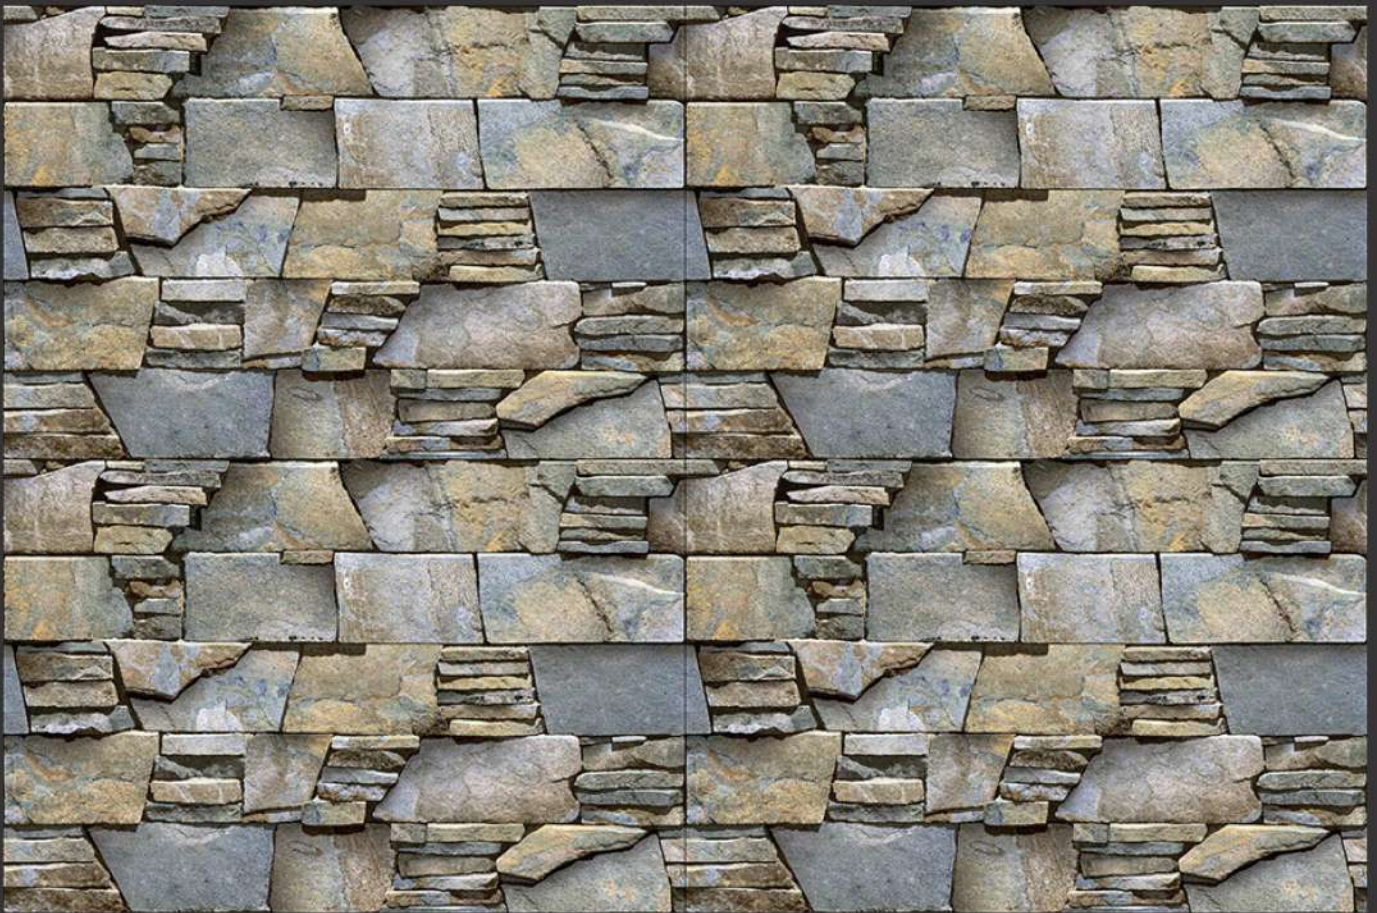

Available in Matt & Glossy