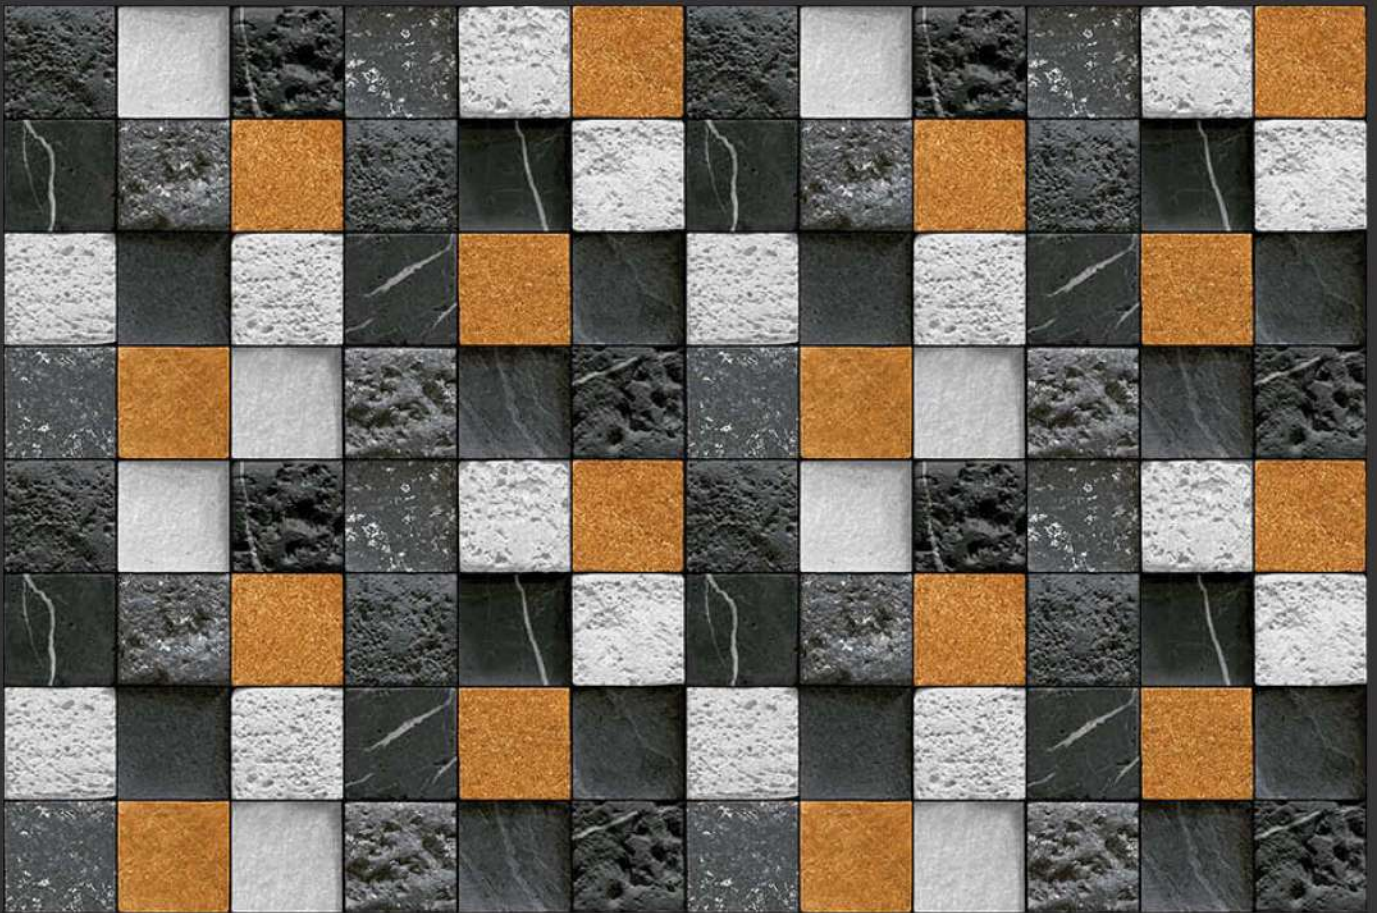

Available in Matt & Glossy