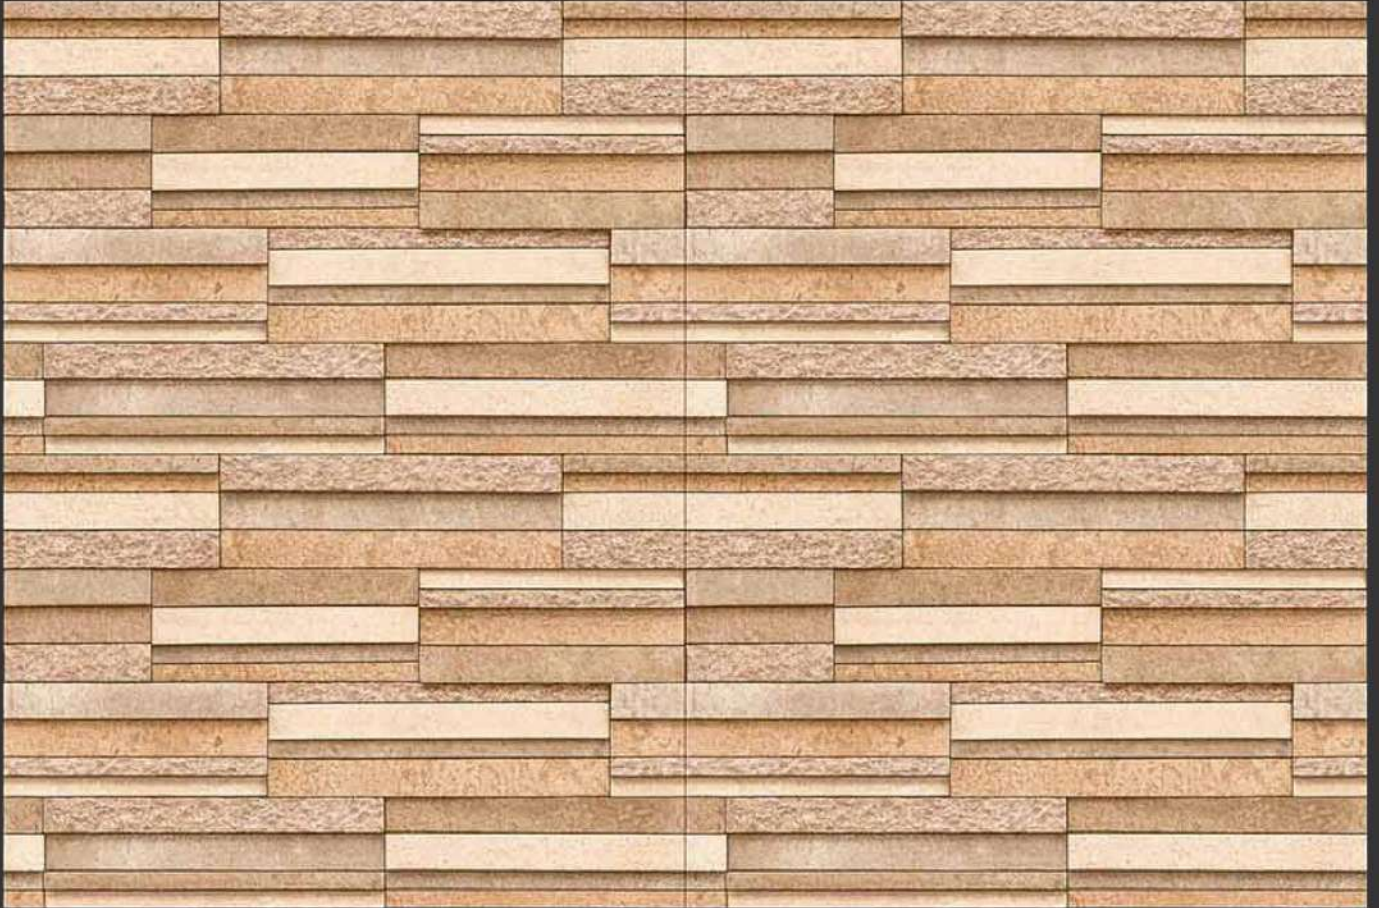

Available in Matt & Glossy