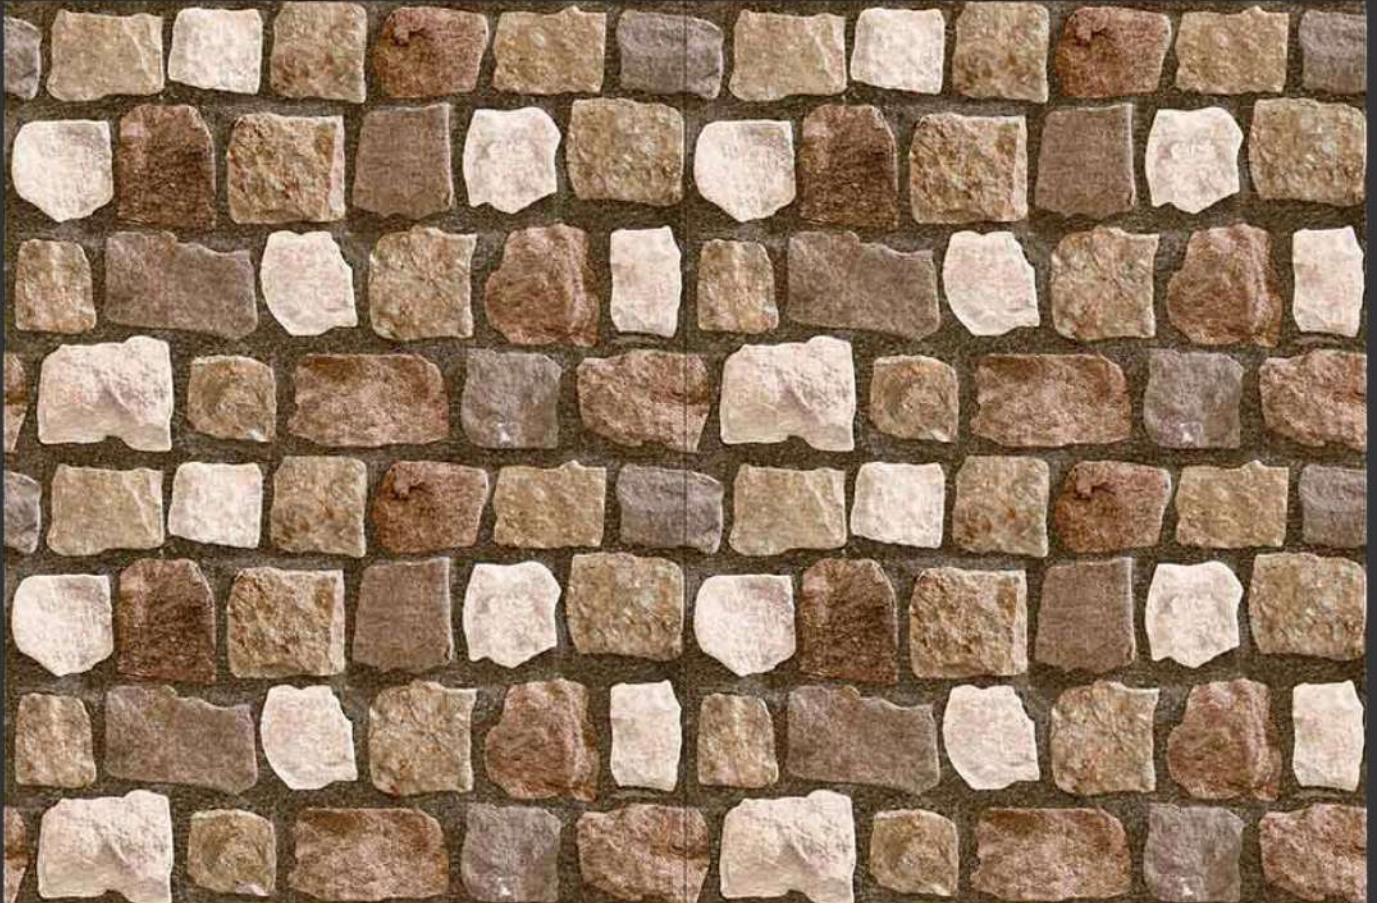

Available in Matt & Glossy