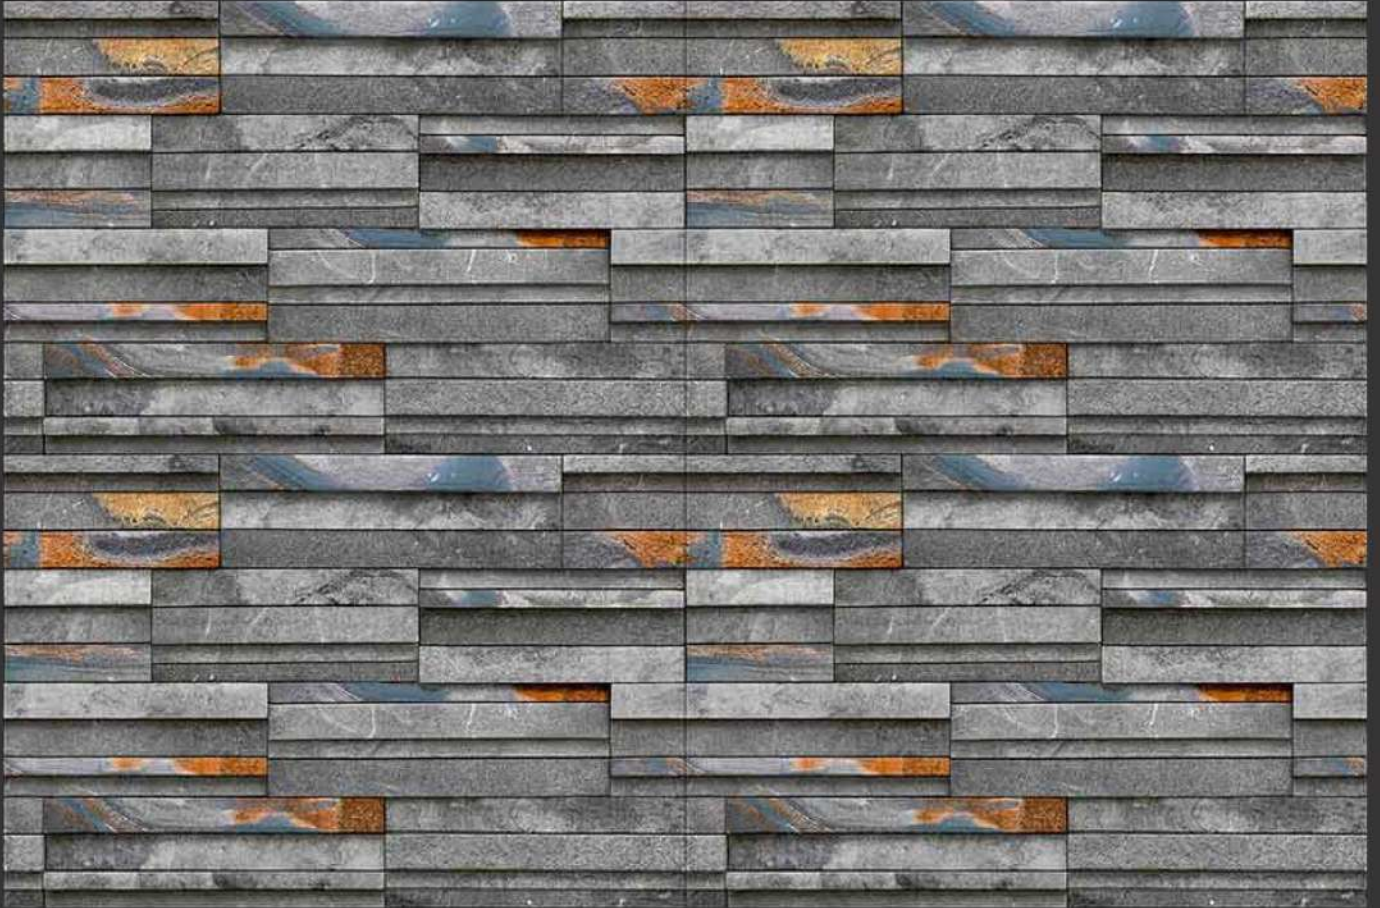

Available in Matt & Glossy