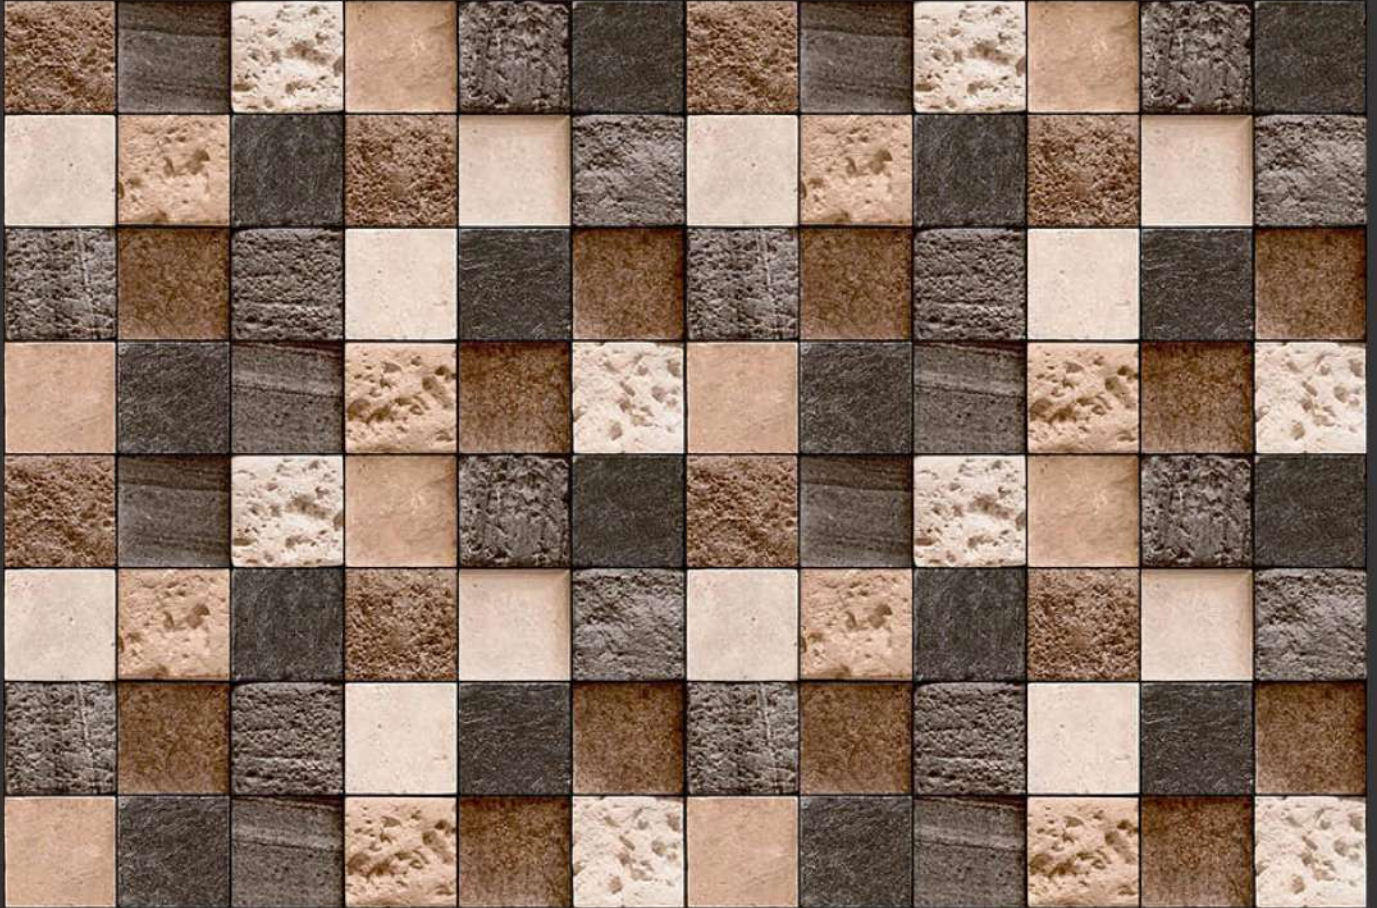

Available in Matt & Glossy