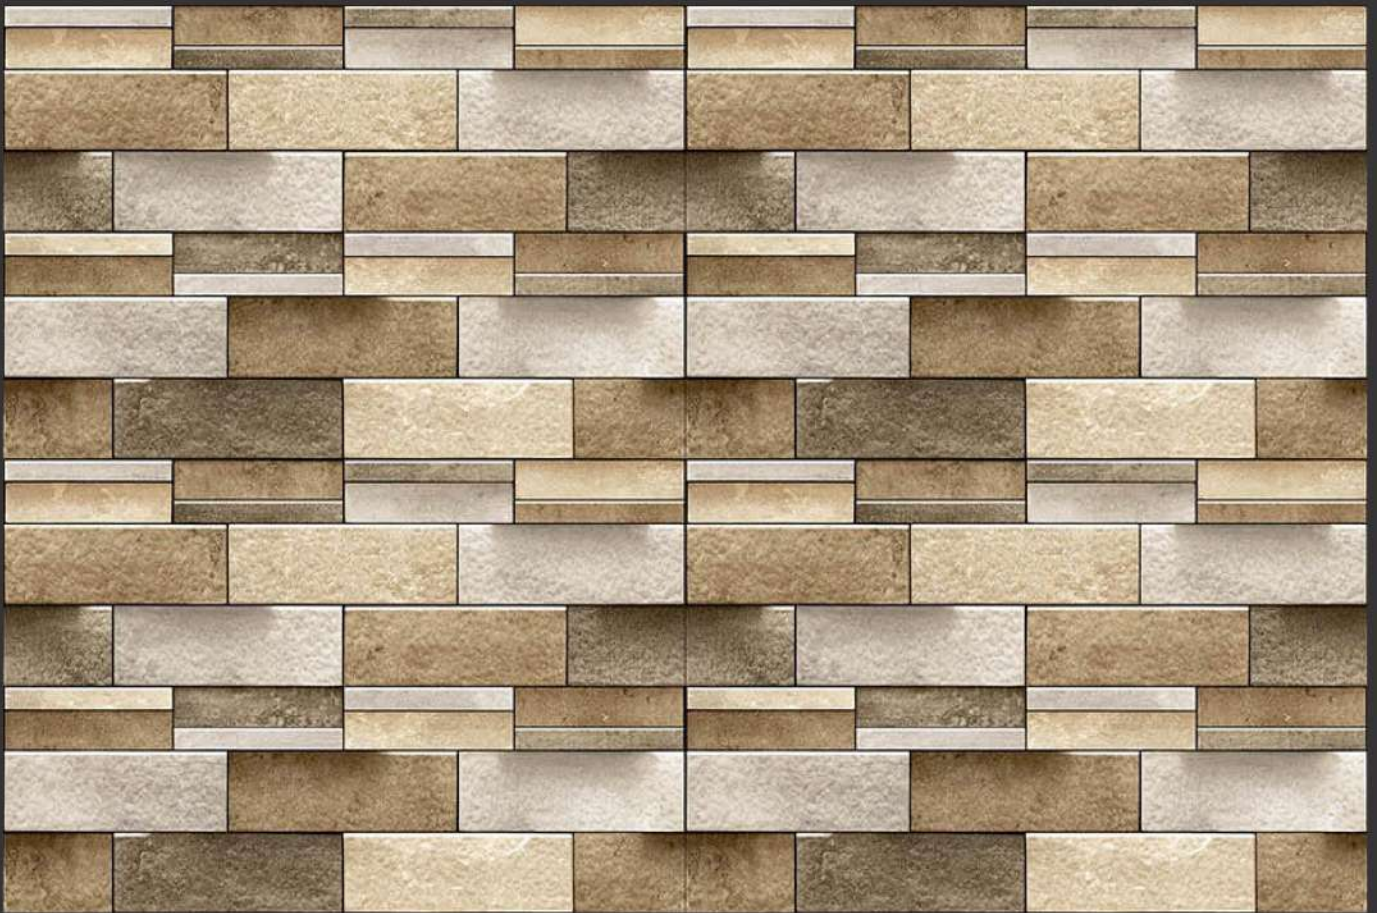

Available in Matt & Glossy