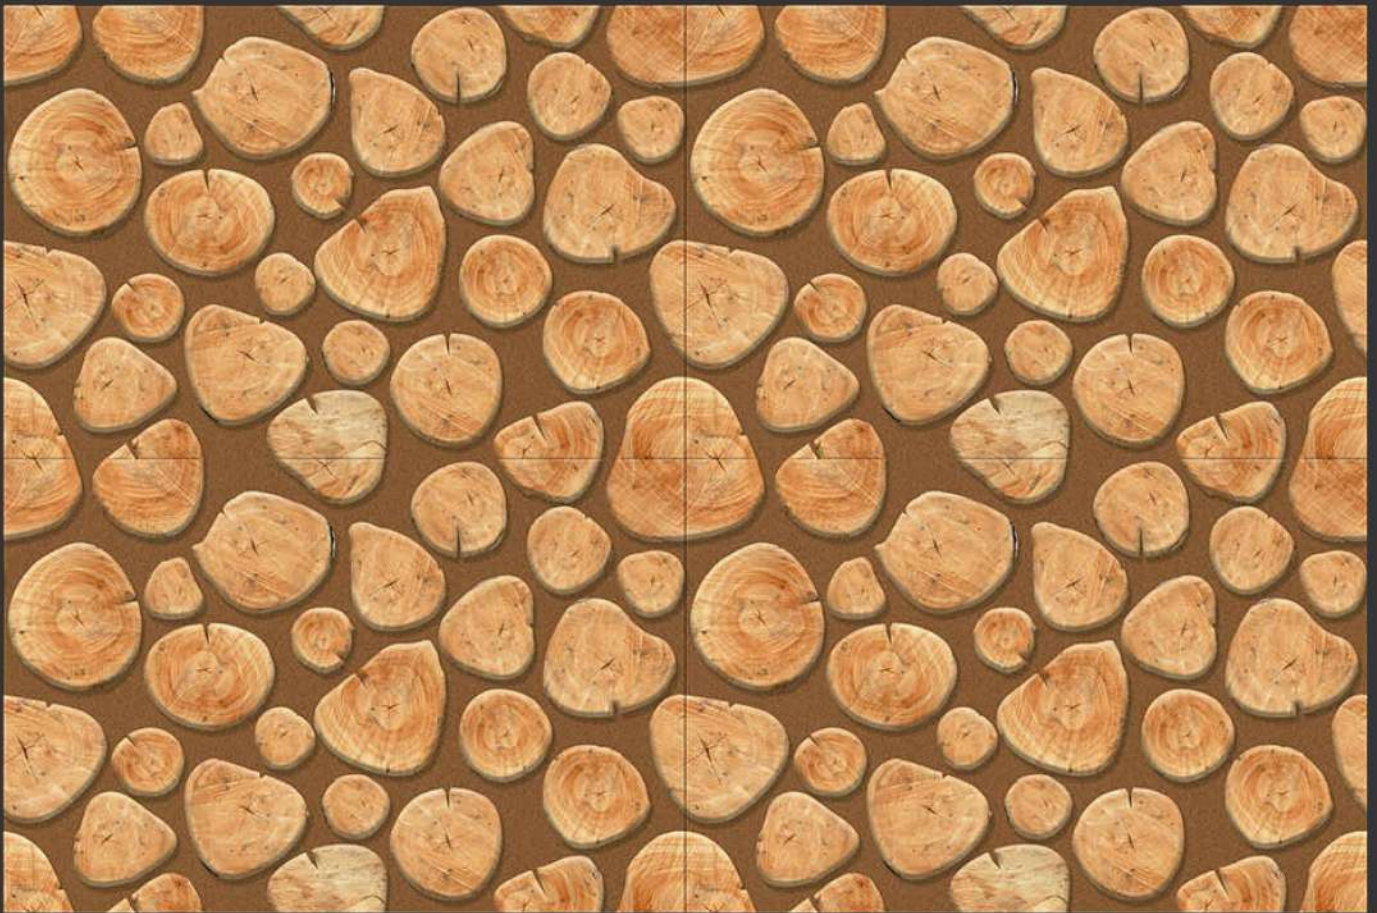

Available in Matt & Glossy