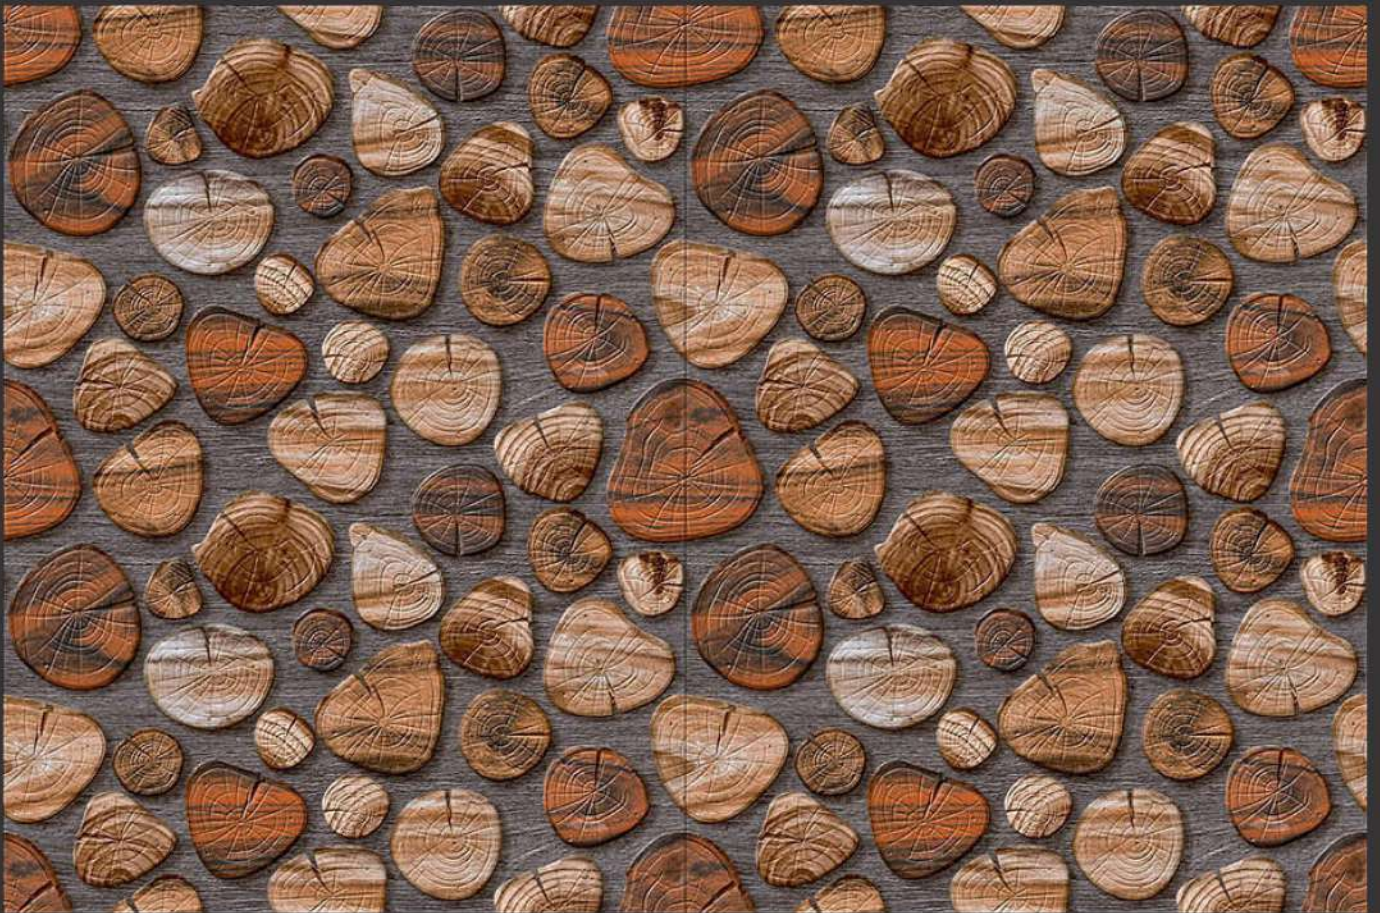

Available in Matt & Glossy