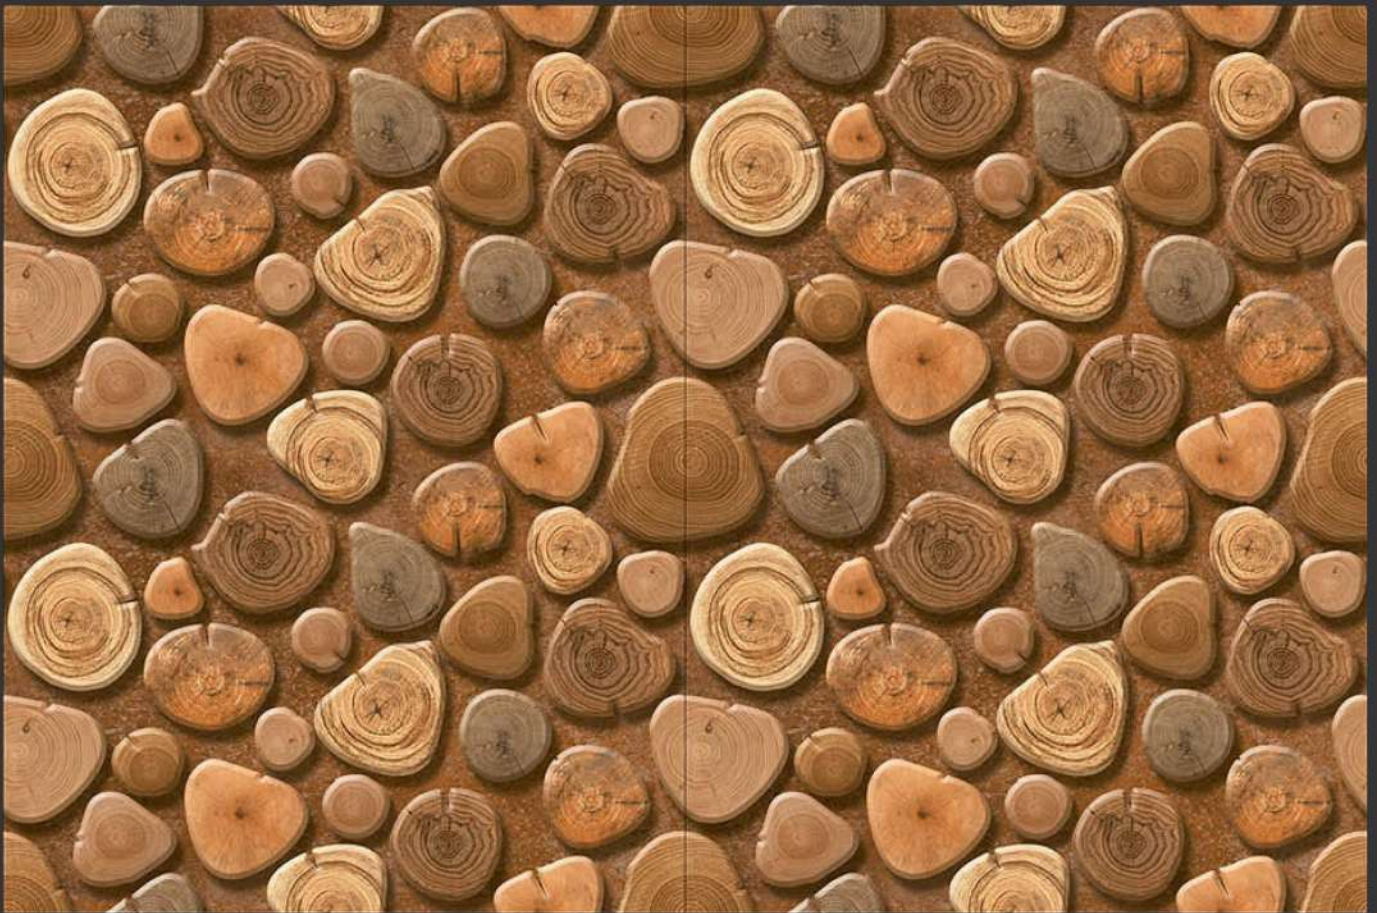

Available in Matt & Glossy