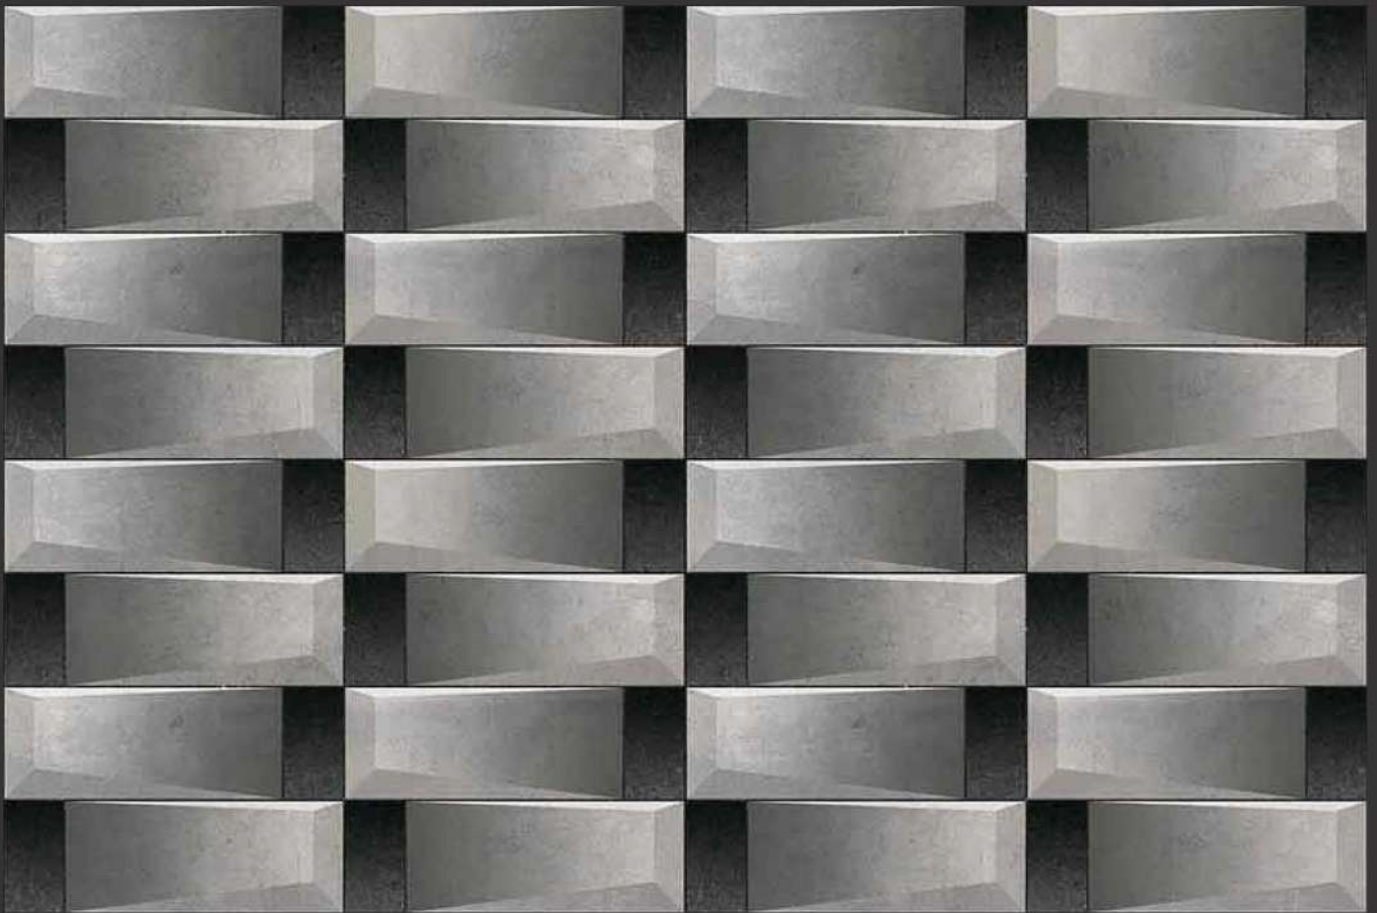

Available in Matt & Glossy