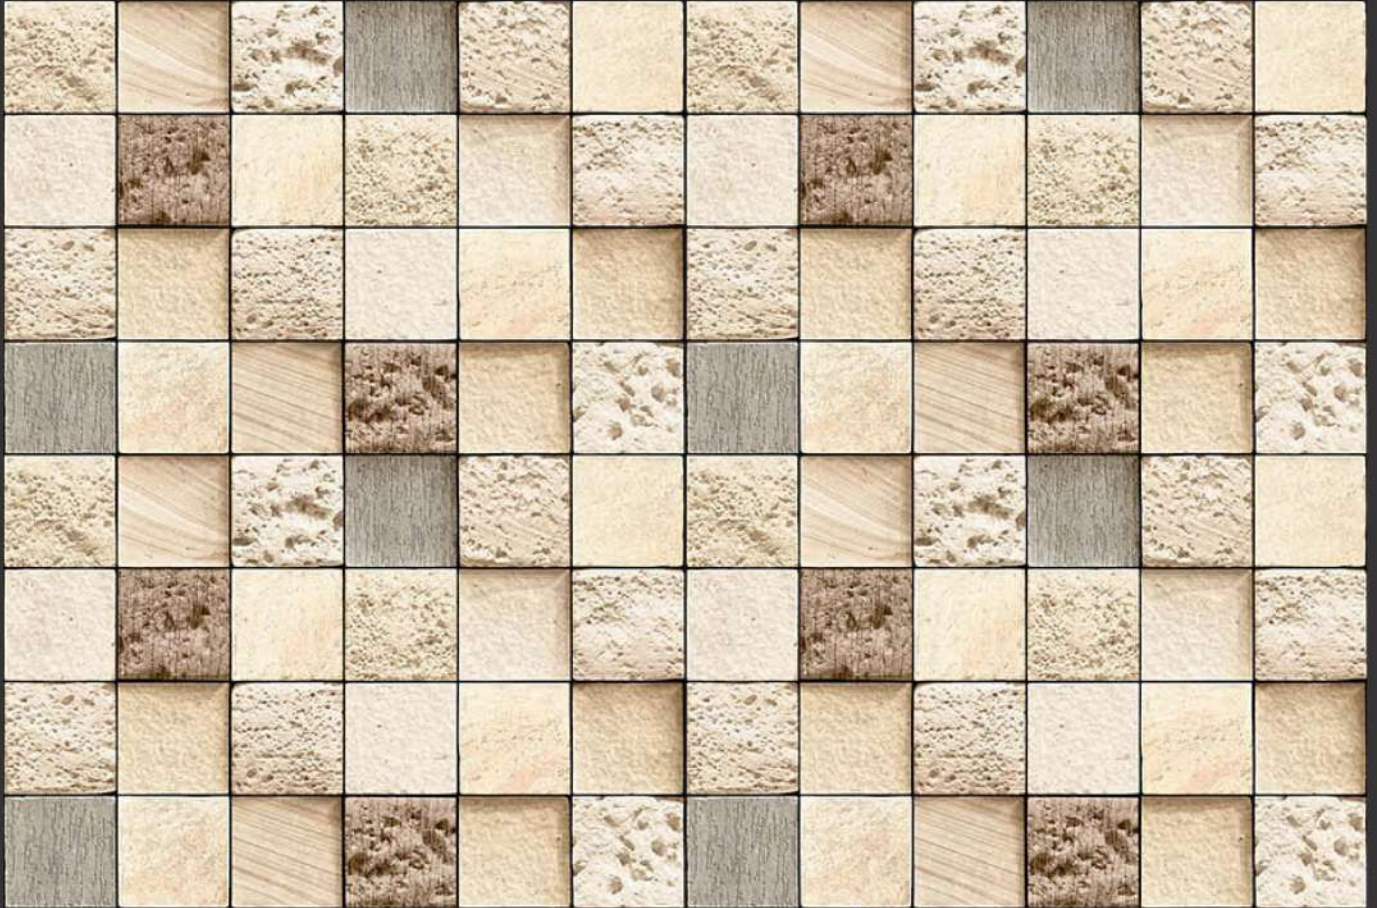

Available in Matt & Glossy