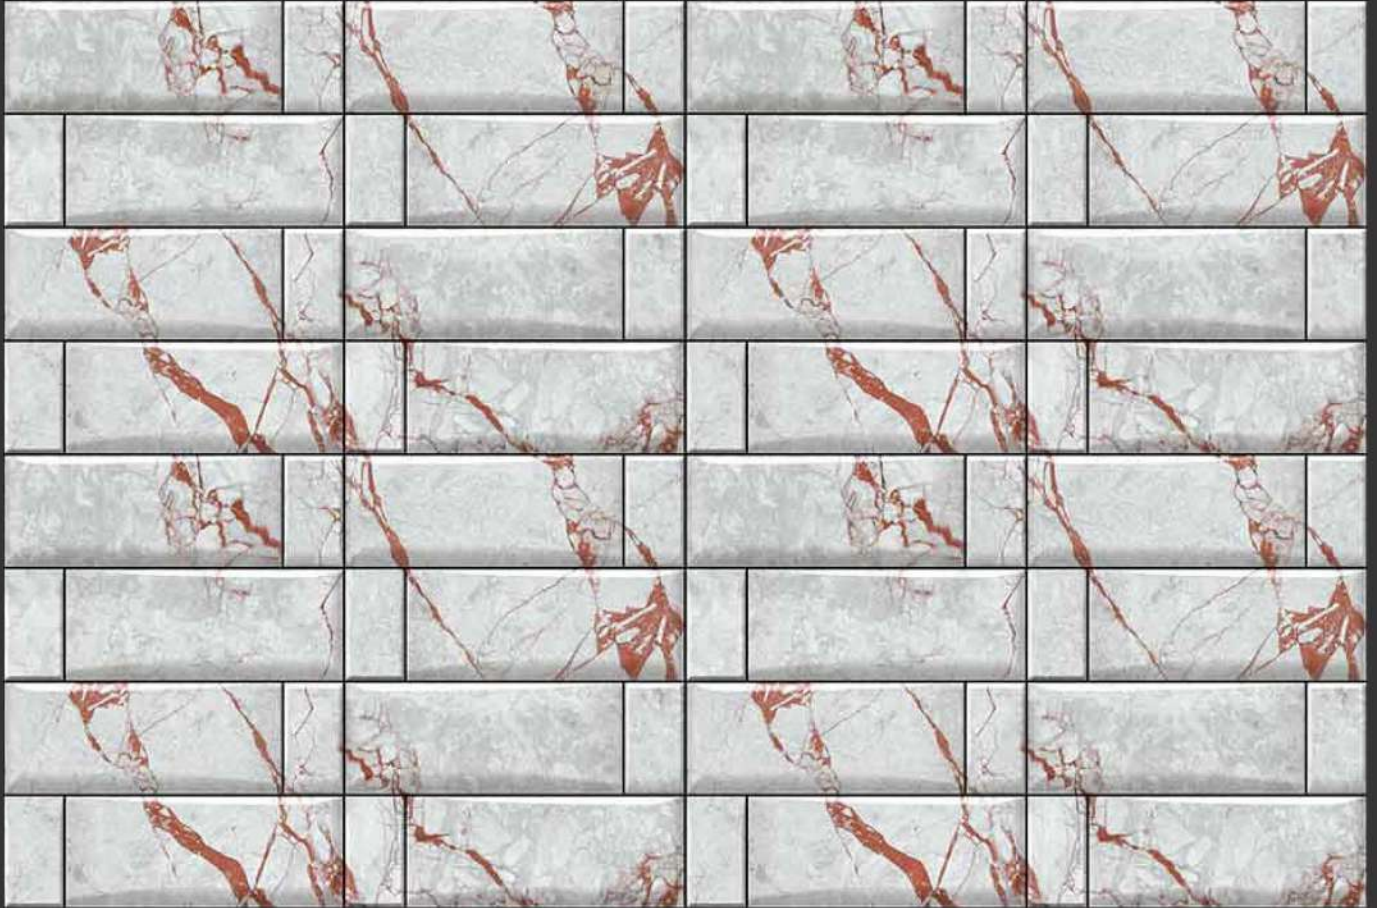

Available in Matt & Glossy