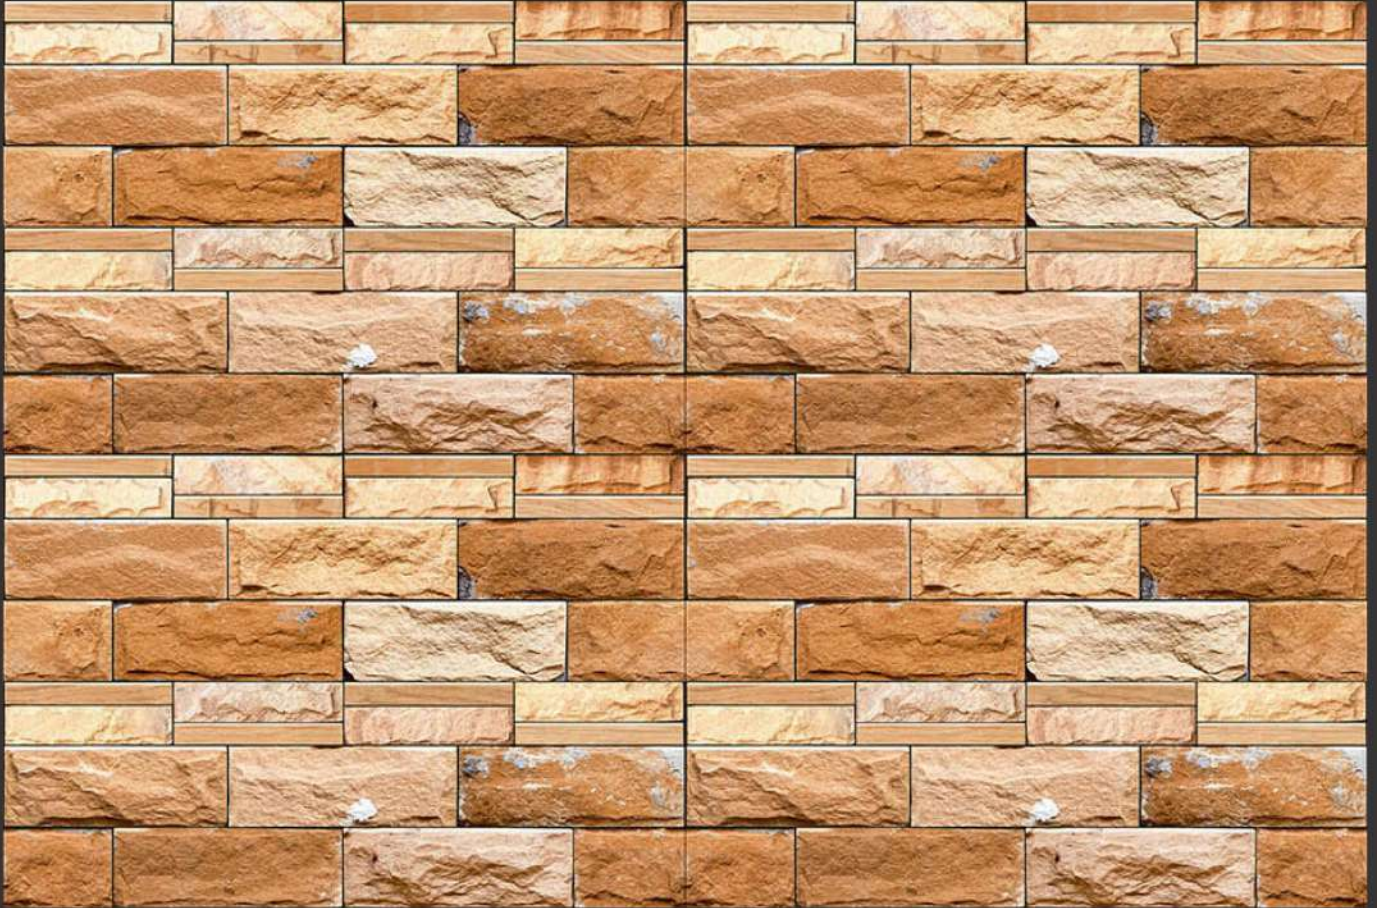

Available in Matt & Glossy