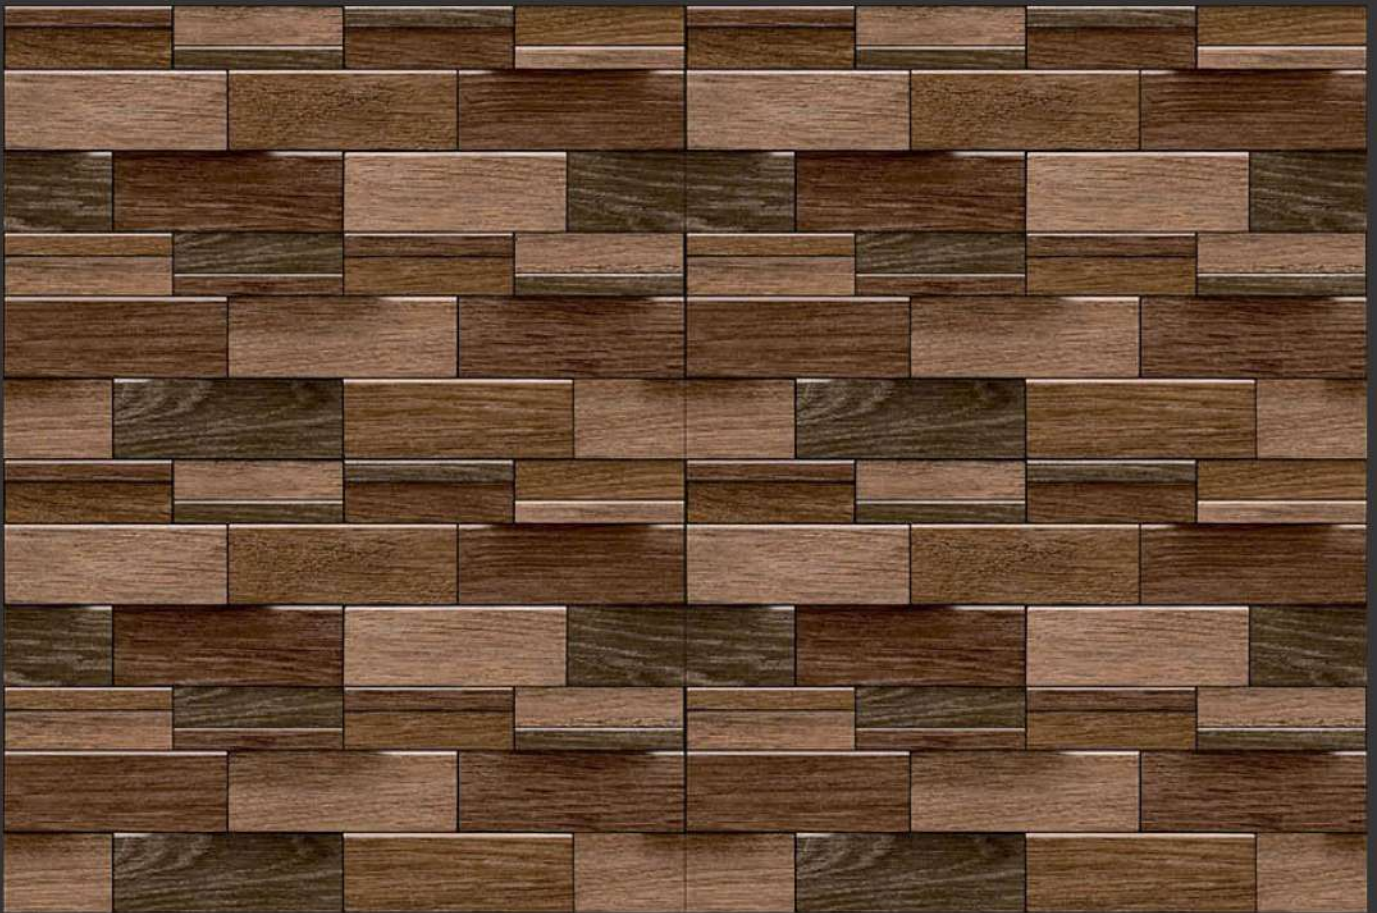

Available in Matt & Glossy