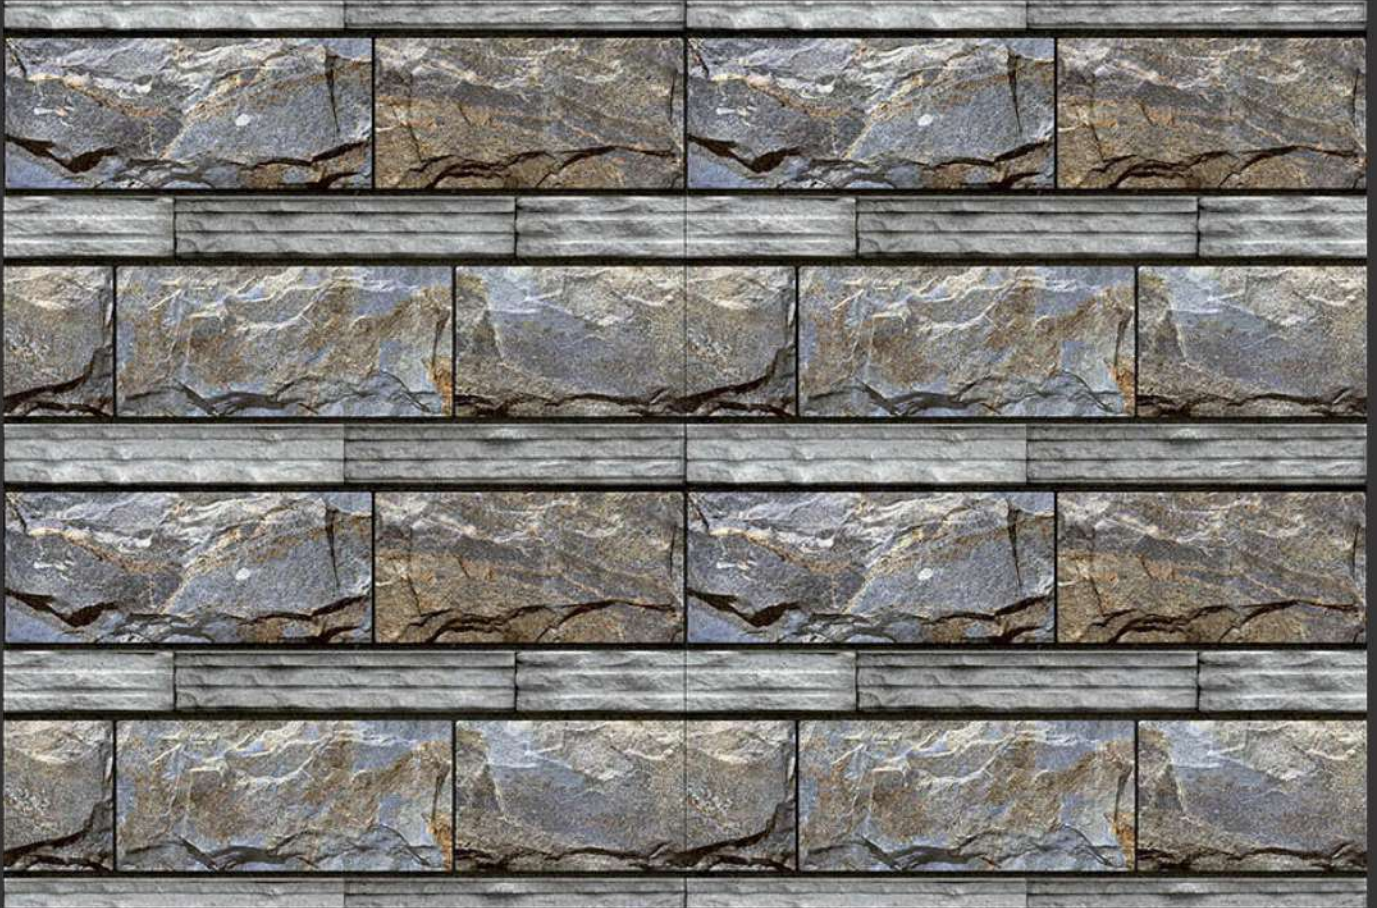

Available in Matt & Glossy