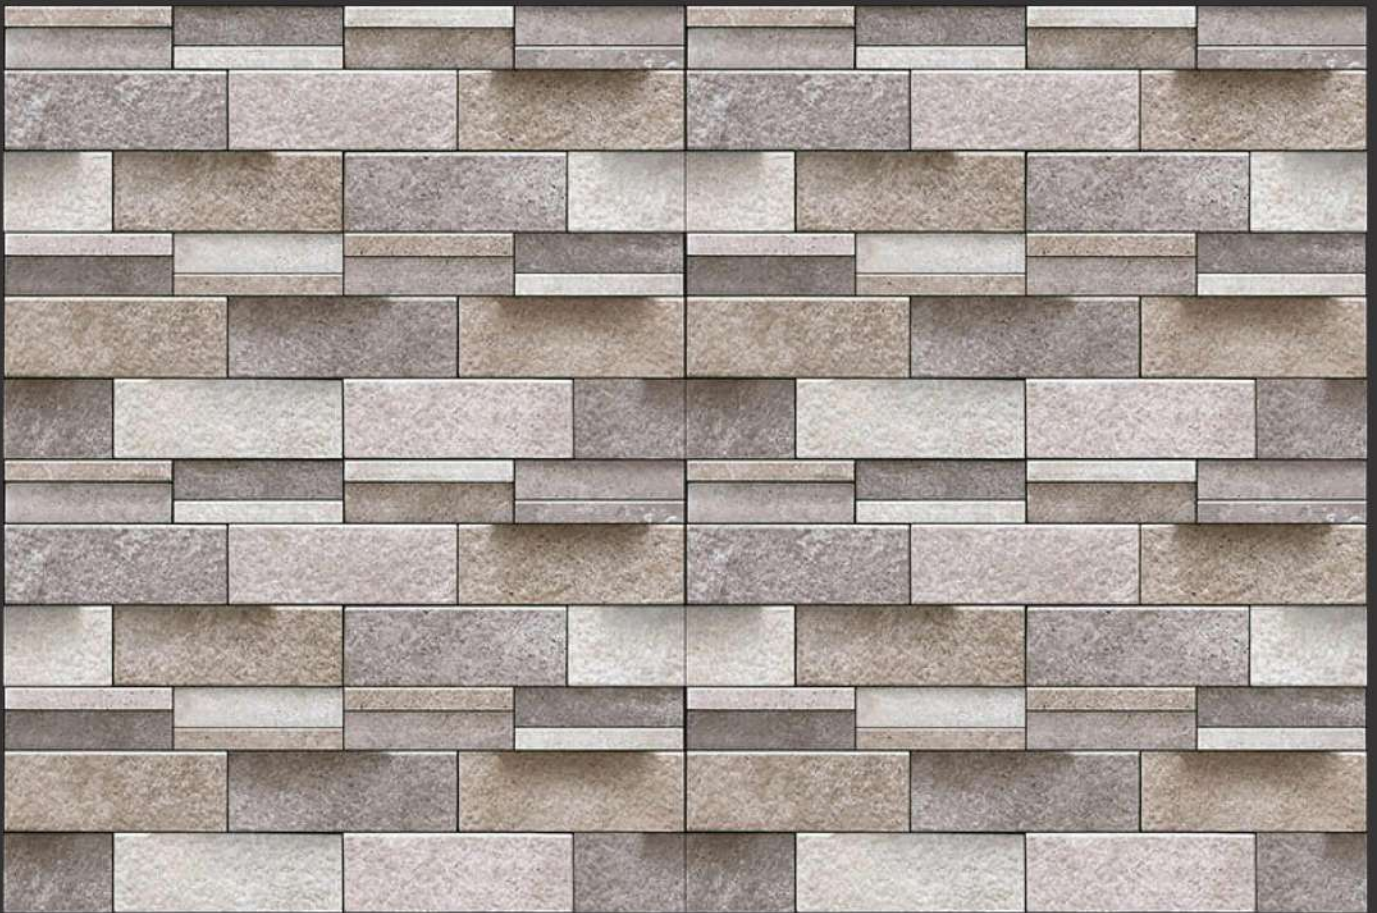

Available in Matt & Glossy