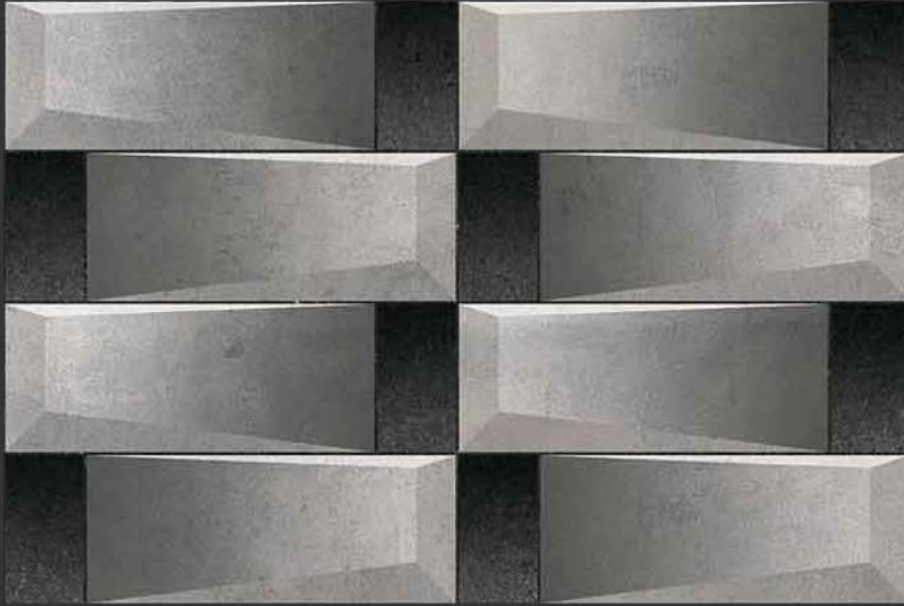

Elevation Series

450 X 300 MM

61028