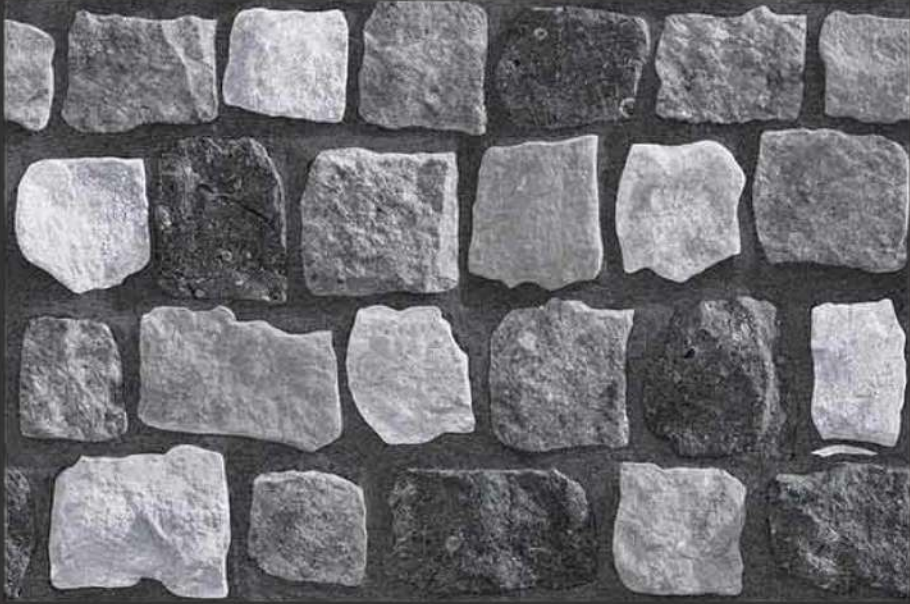

Elevation Series

450 X 300 MM

61016