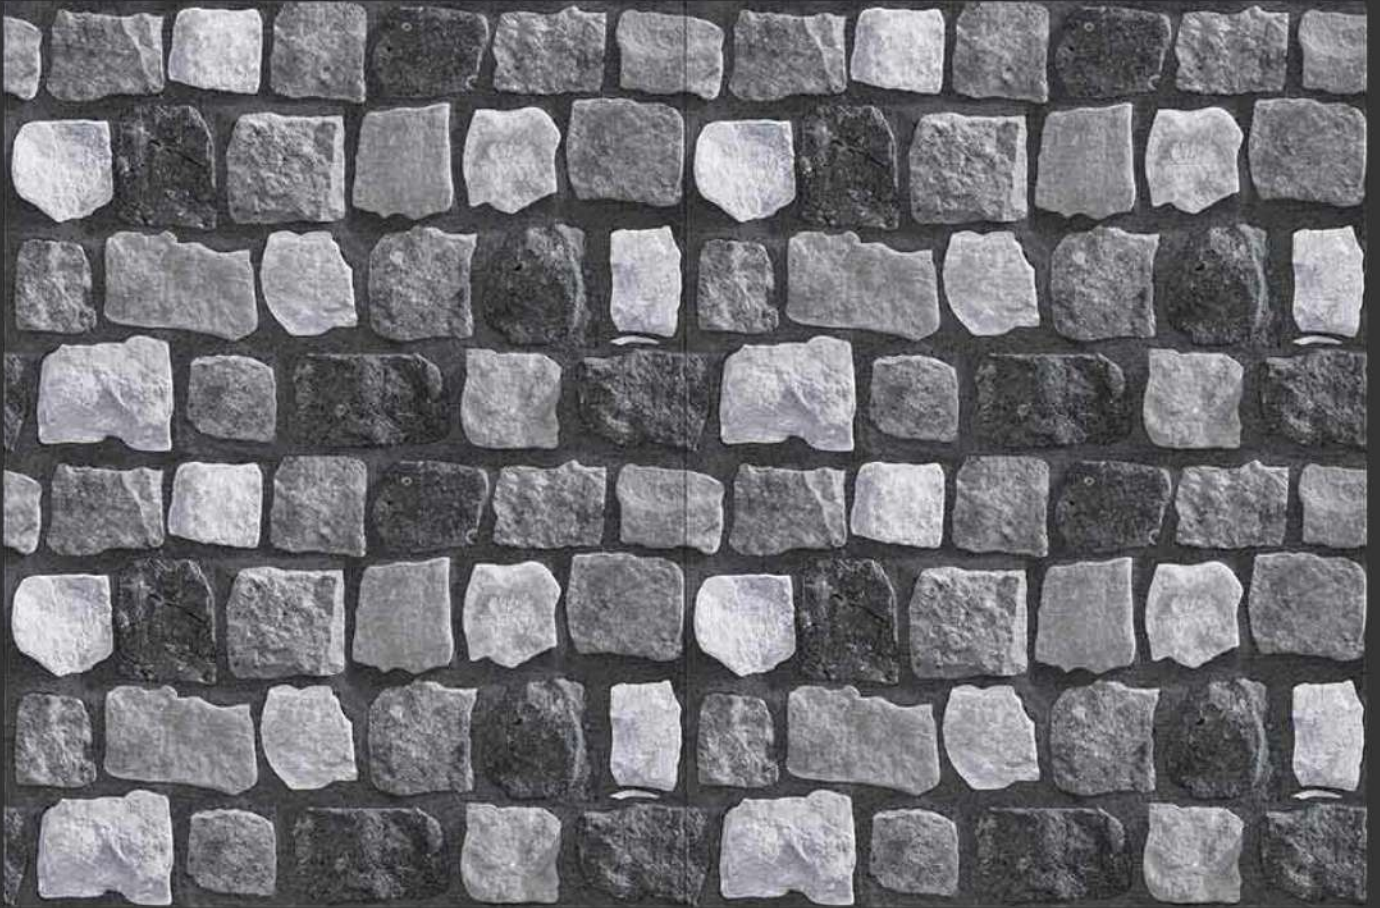

Available in Matt & Glossy