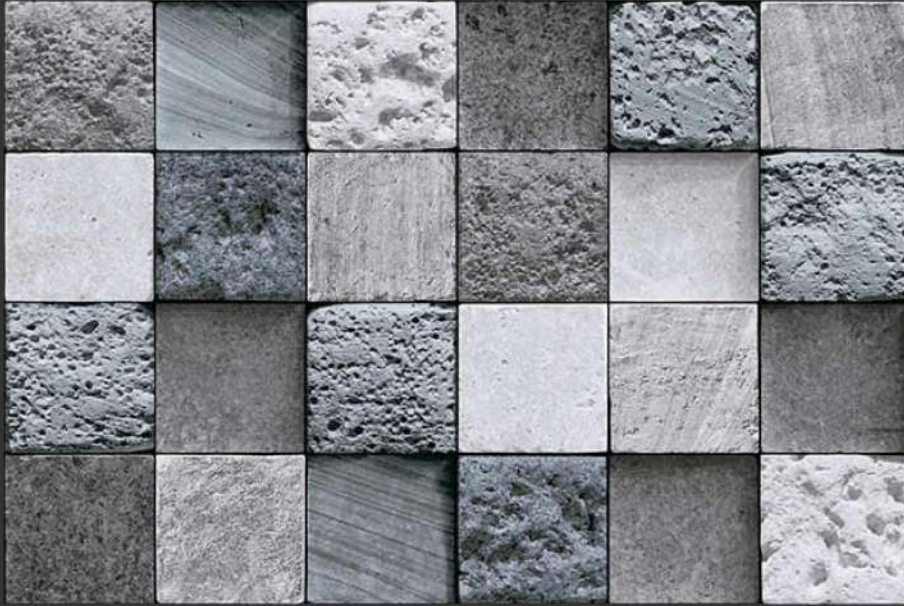

Elevation Series

450 X 300 MM

61033