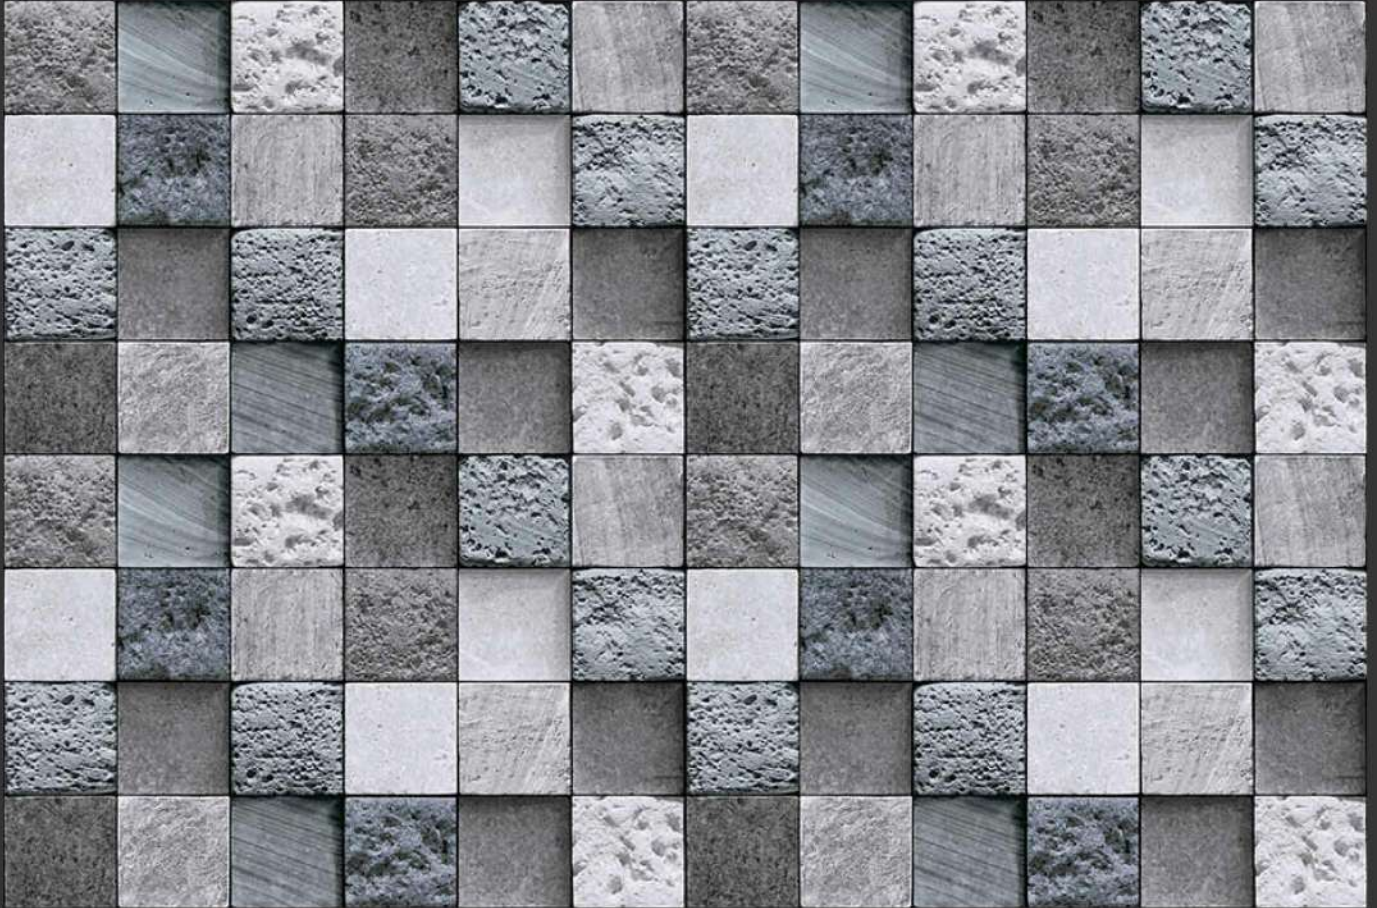

Available in Matt & Glossy