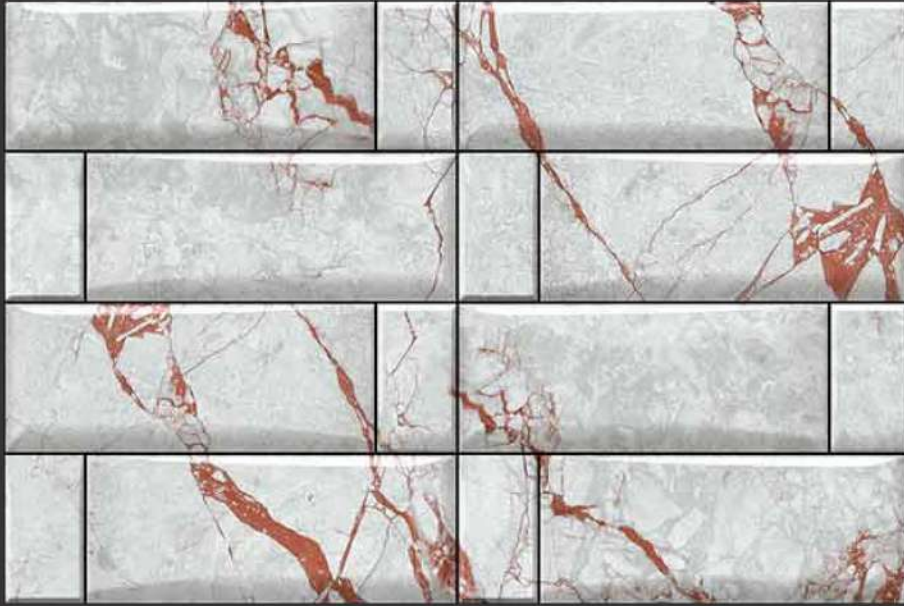

Elevation Series

450 X 300 MM

61024