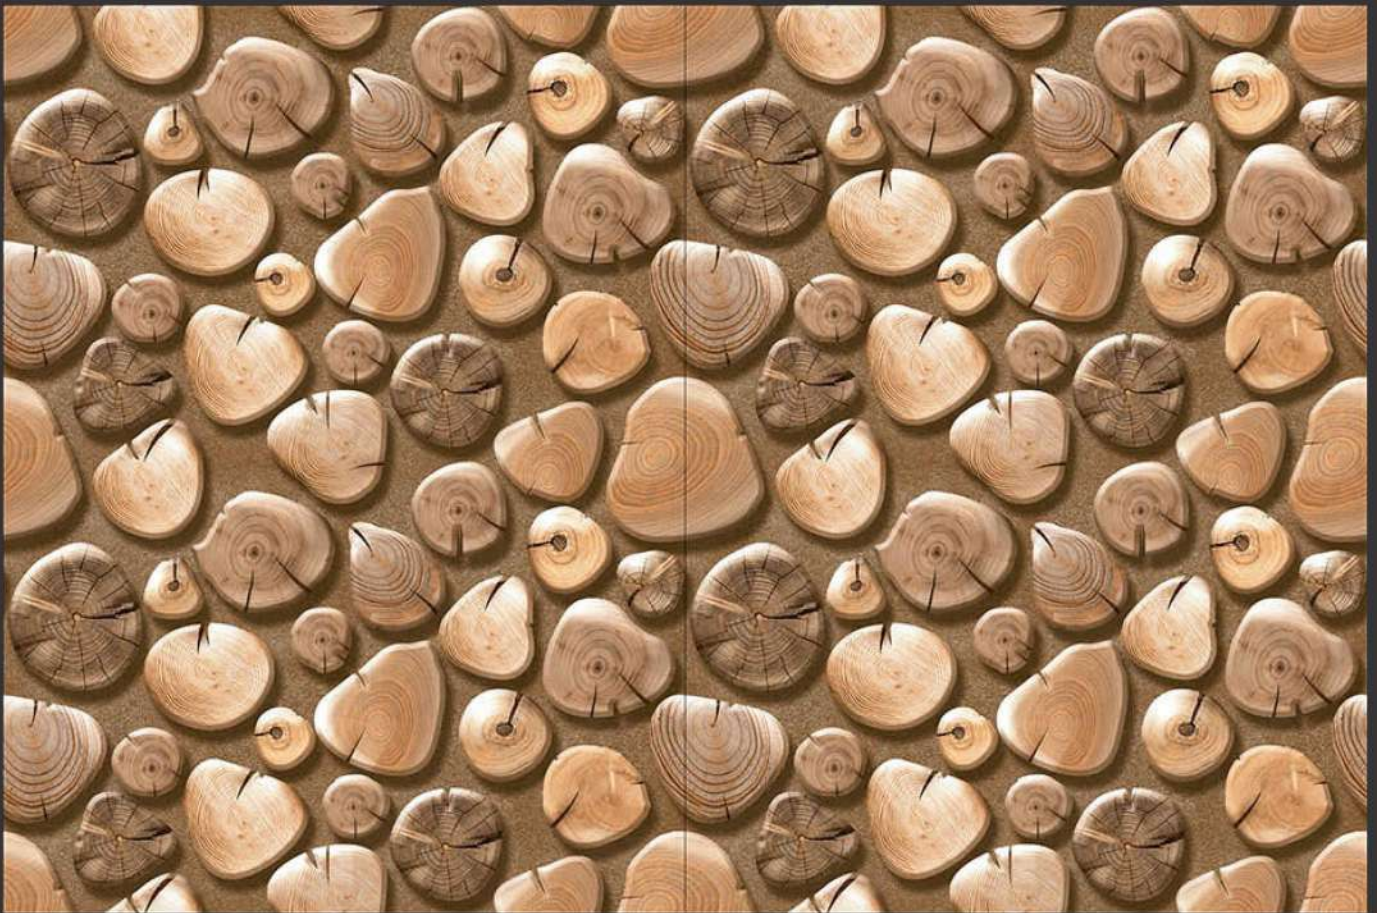

Available in Matt & Glossy